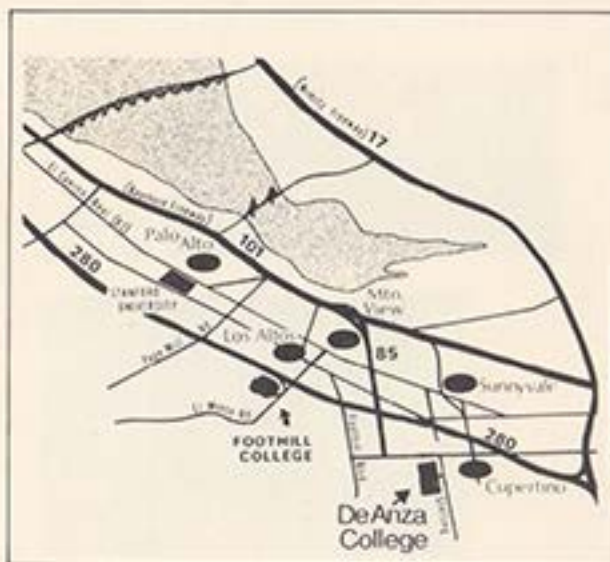

#### LOCATION

The Helen Euphrat Gallery, 21250 Stevens Creek Boulevard, is located to the east of Flint Center on the De Anza College Campus.